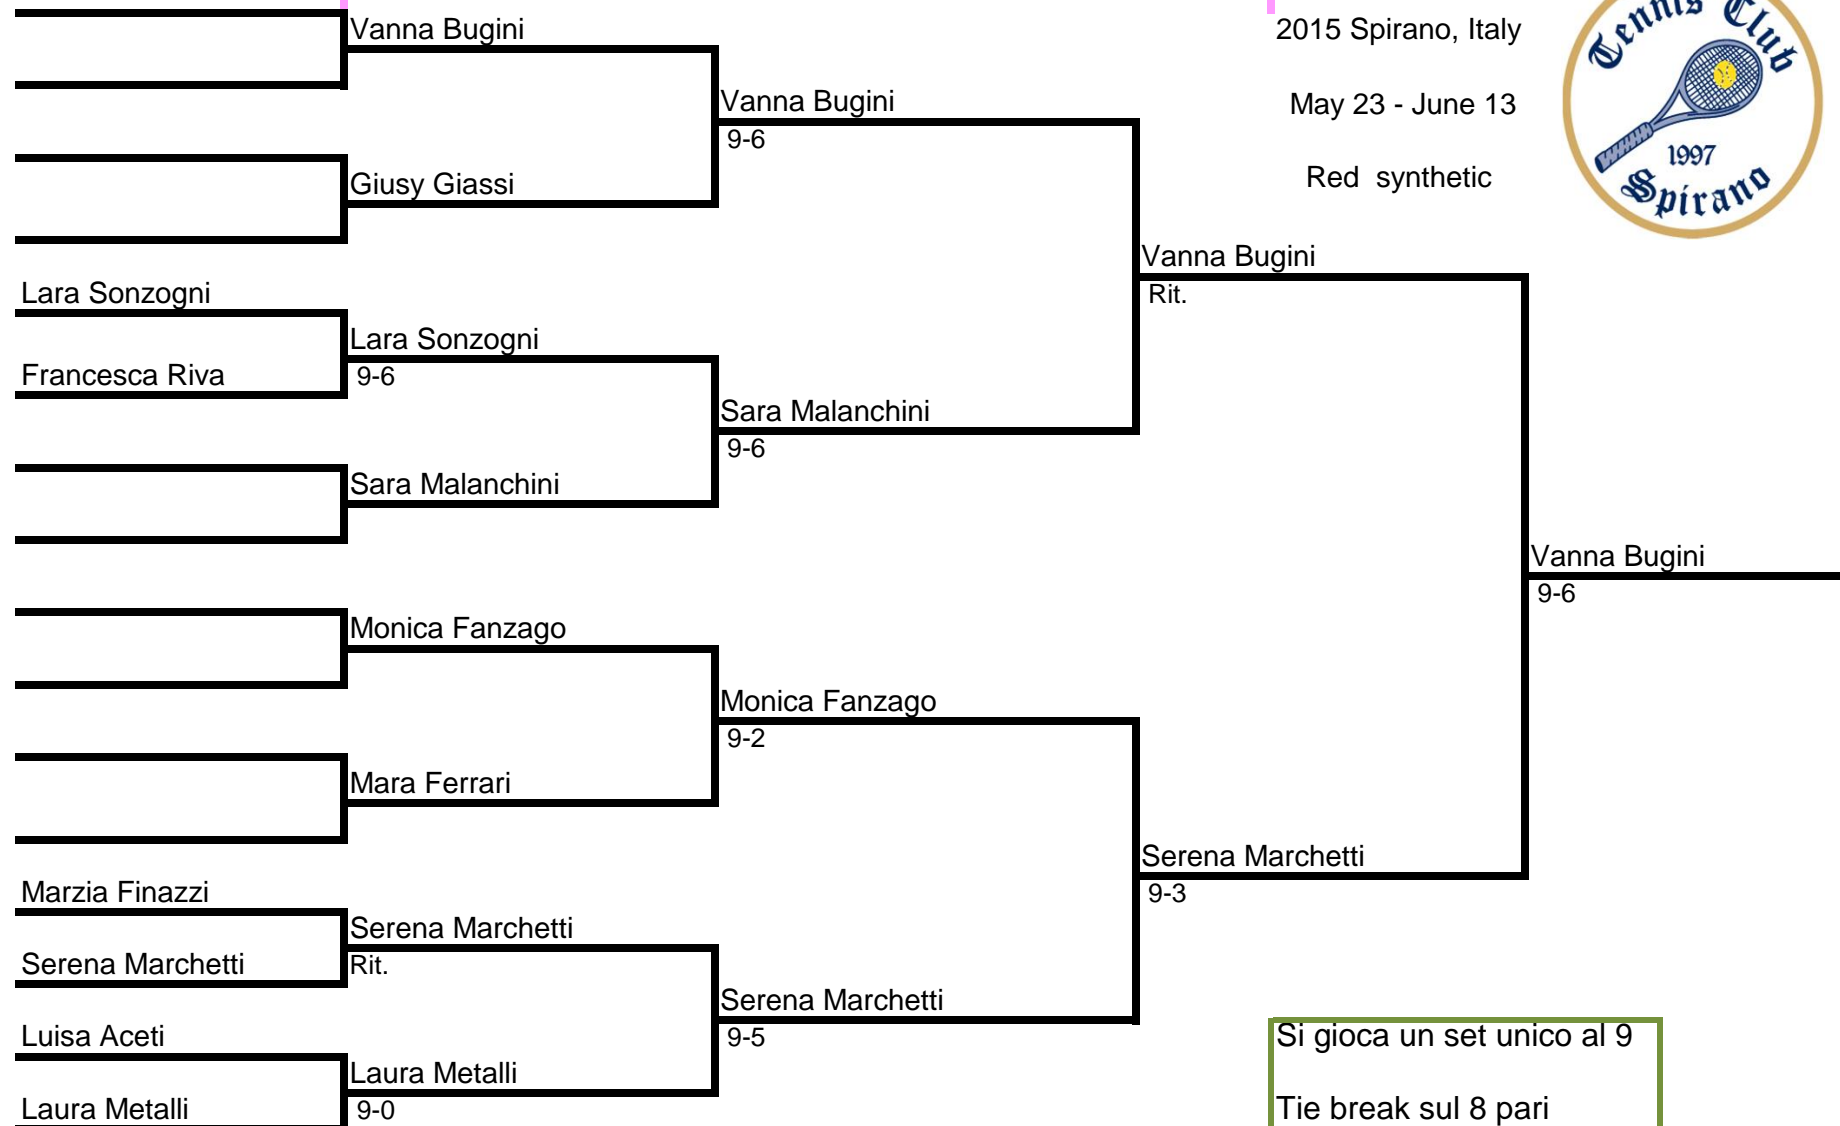

# Main draw singles women

2015 Spirano, Italy

May 23 - June 13

Red synthetic

Si gioca un set unico al 9  
Tie break sul 8 pari