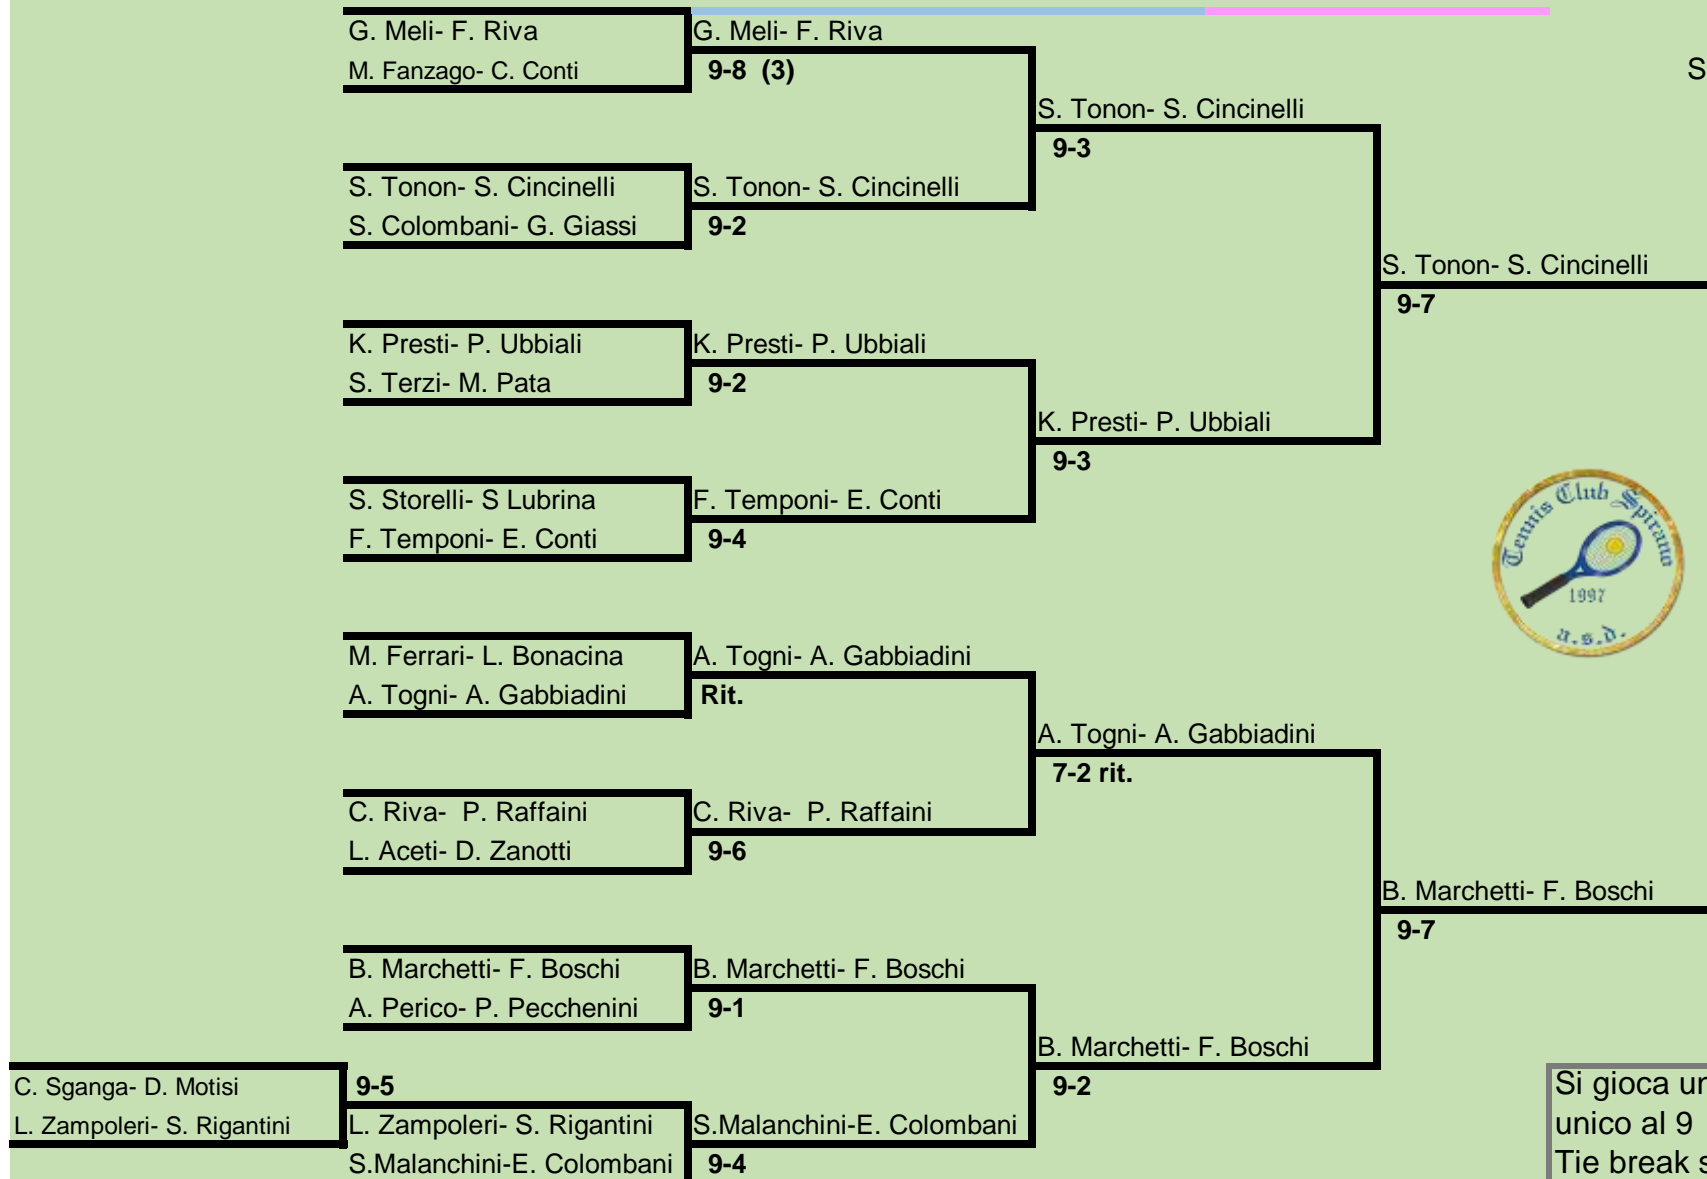

# Main draw Mixed Doubles

2022 Spirano, Italy

September 17 - October 01

Red synthetic

## MIXED DOUBLES DRAW

Si gioca un set  
unico al 9  
Tie break sul 8 pari