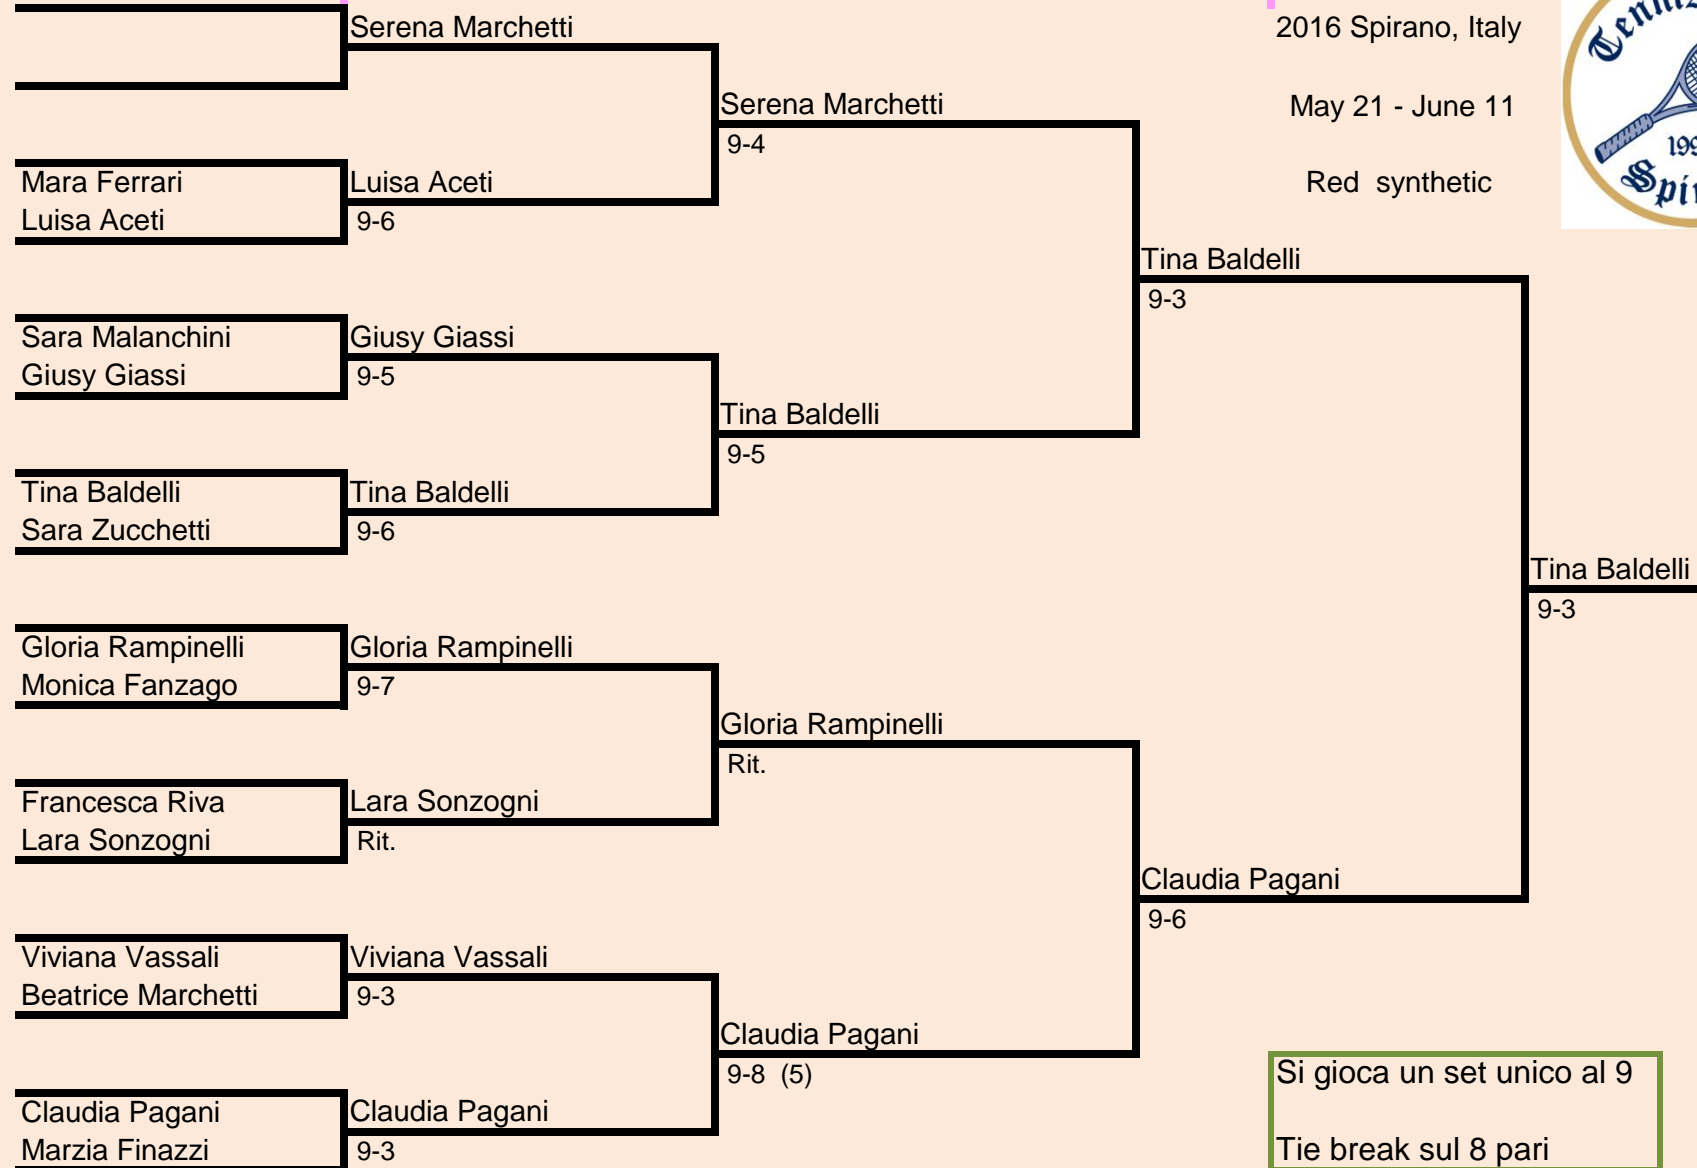

Main draw singles women

2016 Spirano, Italy

May 21 - June 11

Red synthetic

Si gioca un set unico al 9

Tie break sul 8 pari