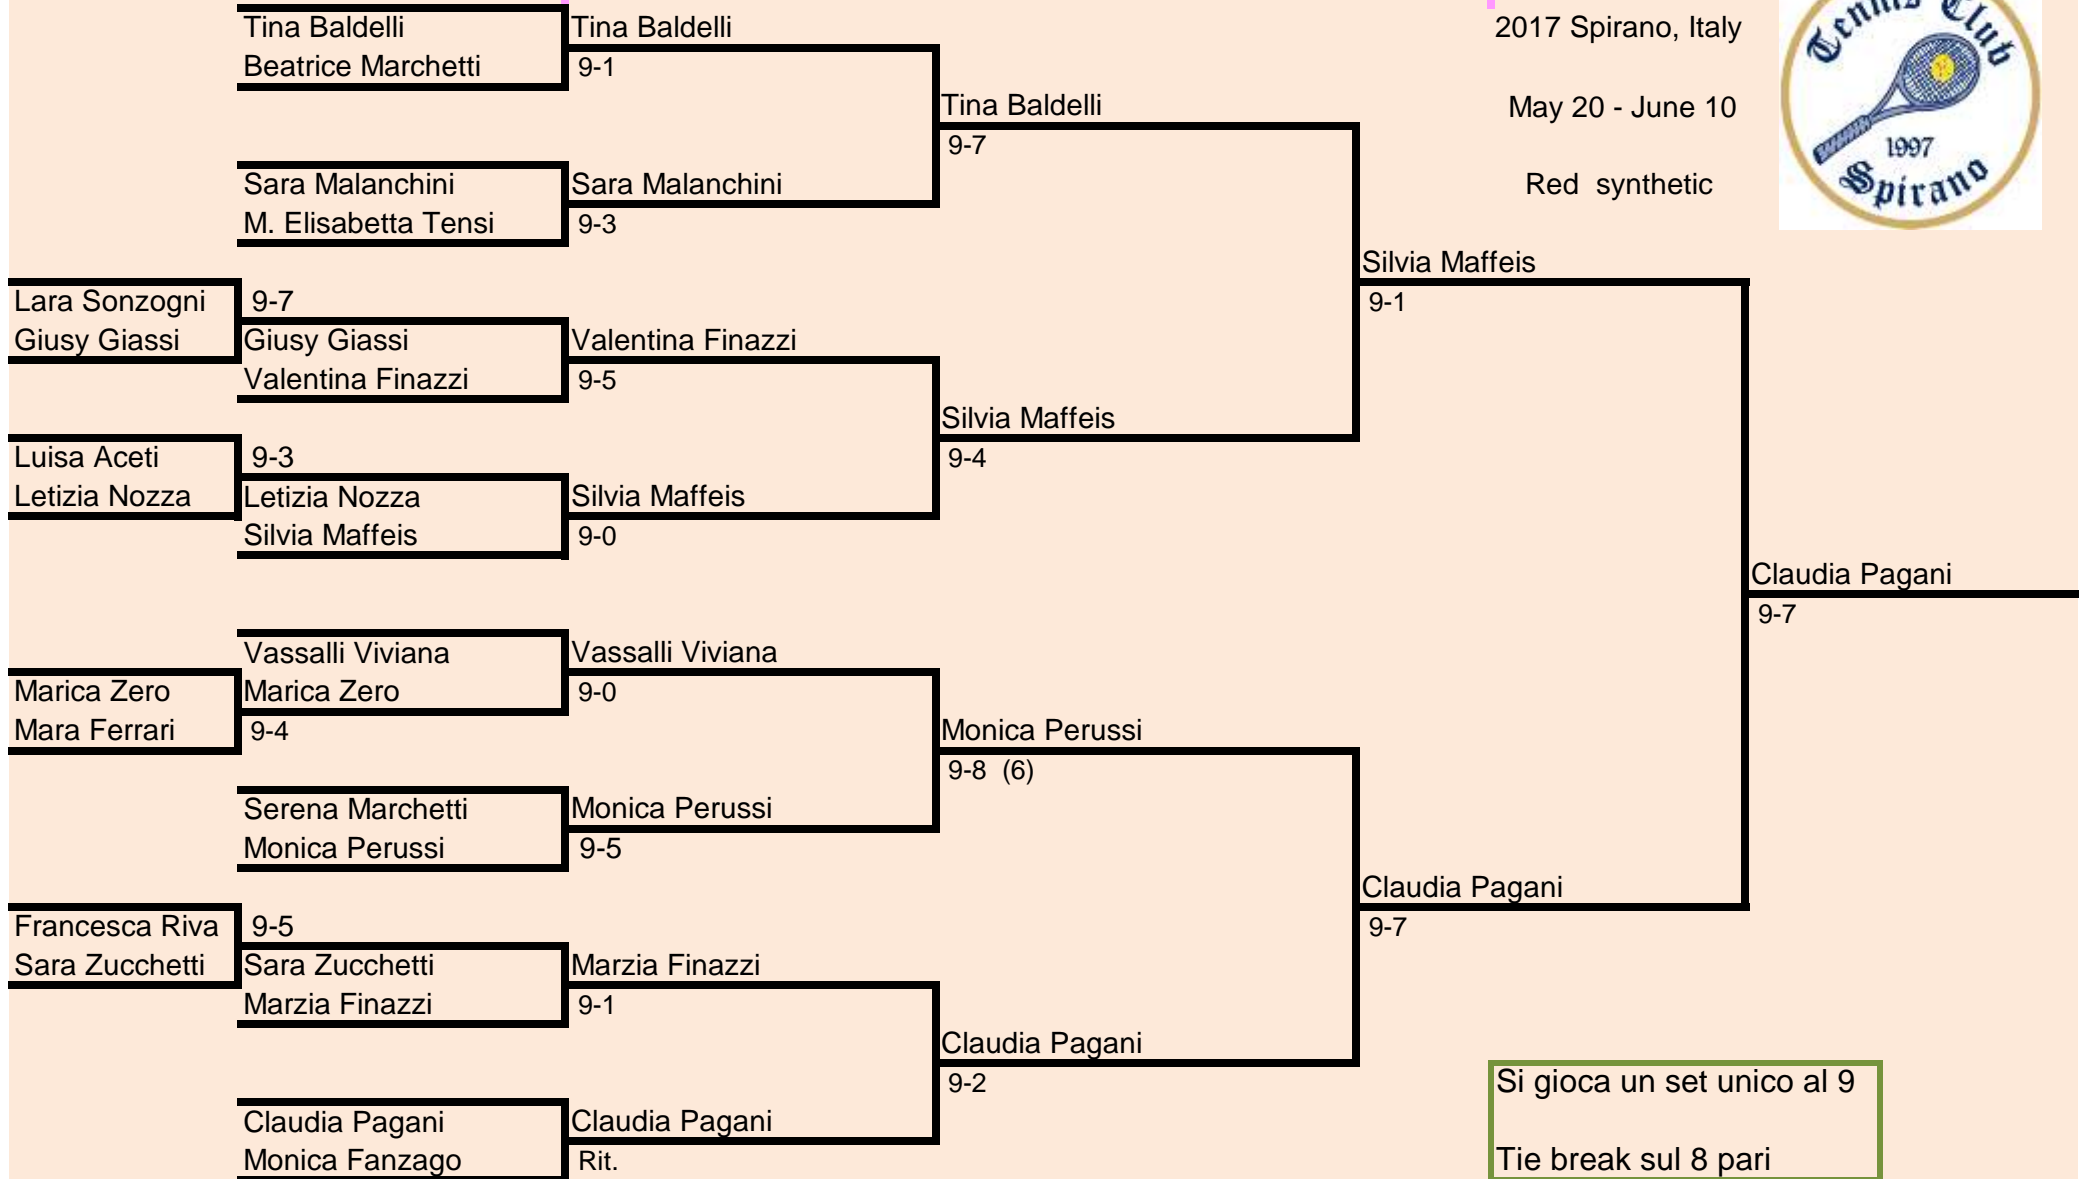

# Main draw singles women

2017 Spirano, Italy

May 20 - June 10

Red synthetic

Si gioca un set unico al 9  
Tie break sul 8 pari